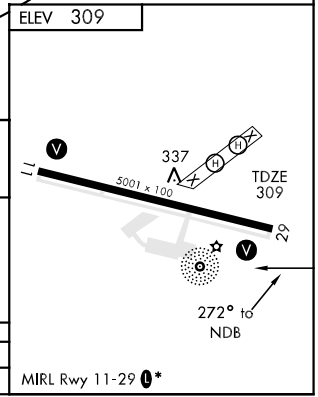

NDB JUY 264	APCH CRS 272°	Rwy Idg TDZE Arpt Elev 5001 309 309	AL-6524 [USA] SOUTH ALABAMA RGNL AT BILL BENTON FLD (79J)
-----------------------	-------------------------	---	---

NA (When tower closed).
 * If local altimeter setting not received, use Cairns AAF altimeter setting and increase all MDAs 100 feet.

MISSED APPROACH: Climb to 1200, then climbing right turn to 2000 direct JUY NDB and hold.

CAIRNS APP CON 133.45 239.4	ANDALUSIA-OPP TOWER ★ 119.55 0* (CTAF) 317.75	GND CON 121.9 273.45	UNICOM 122.8
---------------------------------------	--	--------------------------------	------------------------

MILITARY USE ONLY

SE-4, 17 JAN 2008 to 14 FEB 2008

SE-4, 17 JAN 2008 to 14 FEB 2008

CATEGORY	COPTER		
S-29 *	780-½	471	(500-½)