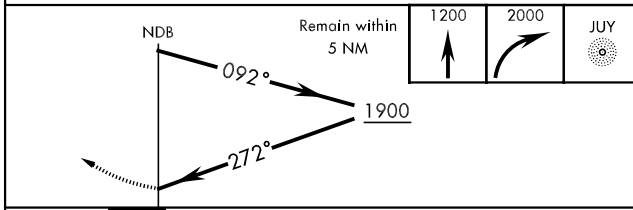

CATEGORY	COPTER		
S-29 *	780-½	471	(500-½)