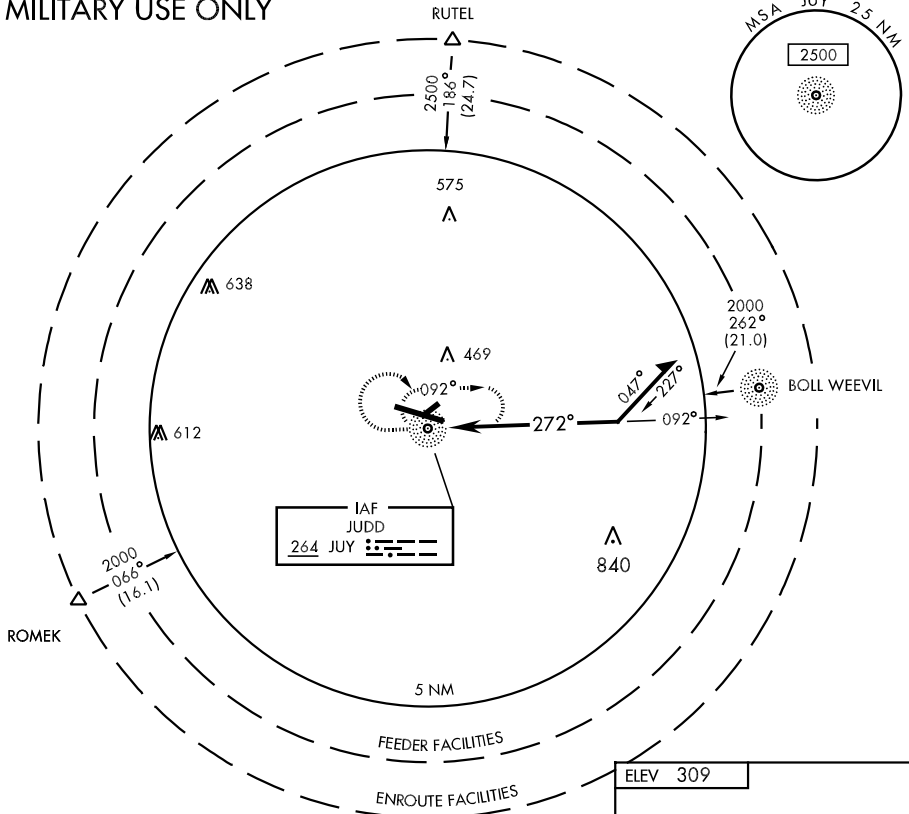

NDB JUY 264	APCH CRS 272°	Rwy Idg TDZE Arpt Elev 5001 309 309	AL-6524 [USA] SOUTH ALABAMA RGNL AT BILL BENTON FLD (79J)
-----------------------	-------------------------	---	---

NA (When tower closed).
 * If local altimeter setting not received, use Cairns AAF altimeter setting and increase all MDAs 100 feet.

MISSED APPROACH: Climb to 1200, then climbing right turn to 2000 direct JUY NDB and hold.

CAIRNS APP CON 133.45 239.4	ANDALUSIA-OPP TOWER ★ 119.55 0* (CTAF) 317.75	GND CON 121.9 273.45	UNICOM 122.8
---------------------------------------	--	--------------------------------	------------------------

MILITARY USE ONLY

SE-4, 17 JAN 2008 to 14 FEB 2008

SE-4, 17 JAN 2008 to 14 FEB 2008

CATEGORY	COPTER		
S-29 *	780-½	471	(500-½)